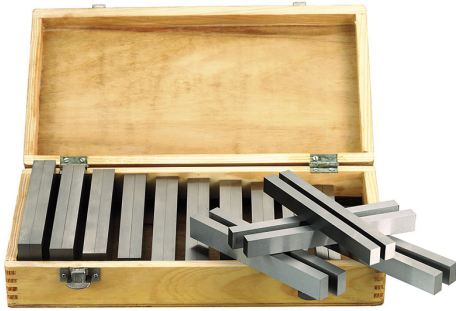

HARDENED AND GROUND PRECISION

Overall sizes

150 x 10 x
(14-16-18-20-22-24-26-28-30-32-35-40-45-50)
mm

 28 Pcs

 Wooden box

Hardness

HRC 60

Accuracy

$\pm 0,005$ mm

Pieces

28

Quantity

2

EAN Code

8012667192495

Ташев-Галвинг ООД
www.tashev-galving.com